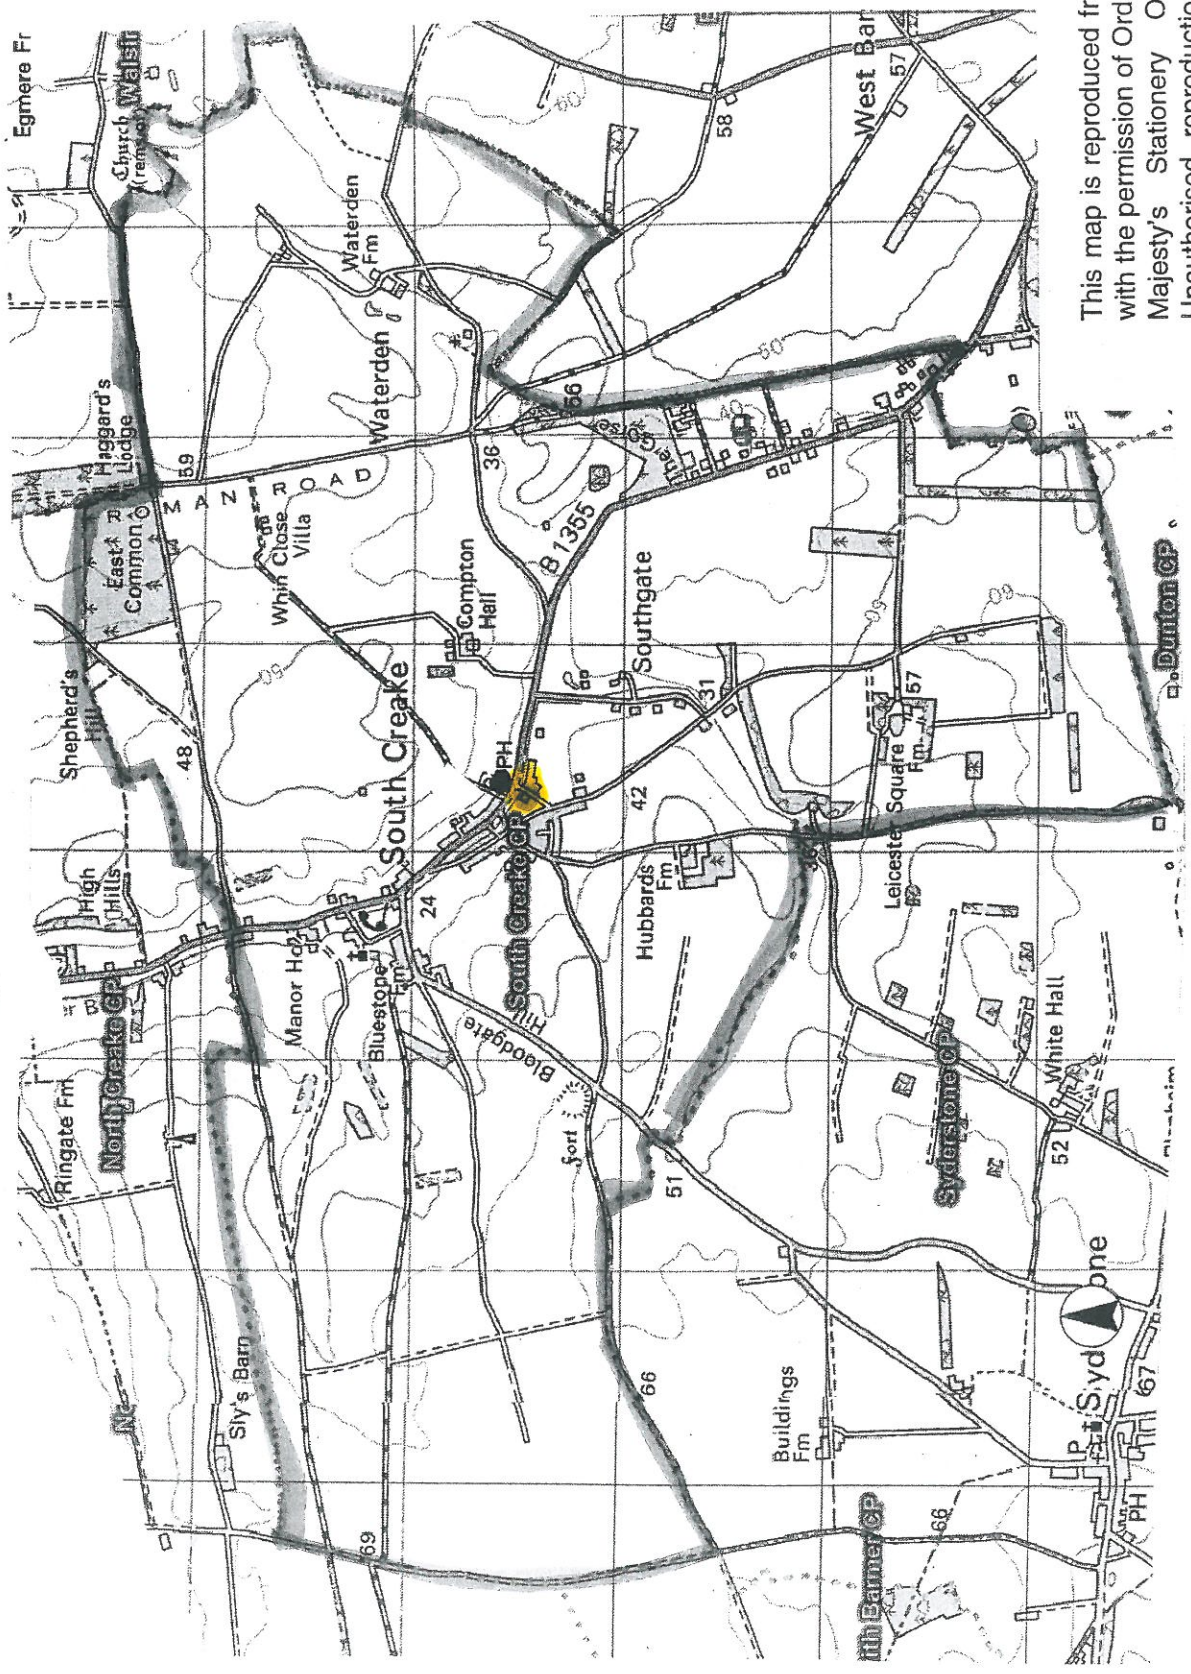

RM1 - South Creake

This map is reproduced from Ordnance Survey material with the permission of Ordnance Survey on behalf of Her Majesty's Stationery Office © Crown Copyright. Unauthorised reproduction infringes Crown Copyright and may lead to prosecution or civil proceedings. Borough Council of King's Lynn and West Norfolk 14086045.2000